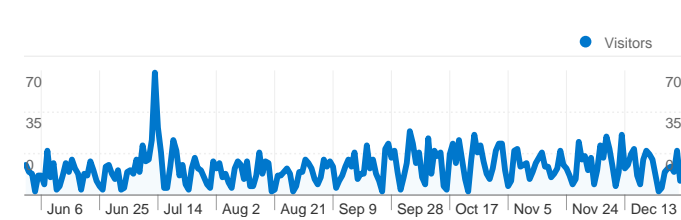

## Site Usage

**3,741** Visits

**44.69%** Bounce Rate

**15,389** Pageviews

**00:03:54** Avg. Time on Site

**4.11** Pages/Visit

**79.18%** % New Visits

## Visitors Overview

**Visitors**  
**2,964**

## 3,741 visits came from 112 countries/territories

### Site Usage

Country/Territory	Visits	Pages/Visit	Avg. Time on Site	% New Visits	Bounce Rate
United States	461	3.03	00:01:48	82.65%	56.18%
France	347	2.95	00:02:22	87.90%	48.99%
United Kingdom	287	3.72	00:02:55	81.18%	44.60%
India	248	4.02	00:05:17	75.00%	45.16%
China	229	7.06	00:09:06	53.28%	30.13%
Turkey	119	4.24	00:06:11	73.95%	36.13%
Netherlands	118	4.00	00:02:30	83.90%	32.20%
Russia	109	4.21	00:04:51	73.39%	37.61%
Poland	108	4.94	00:04:33	80.56%	39.81%