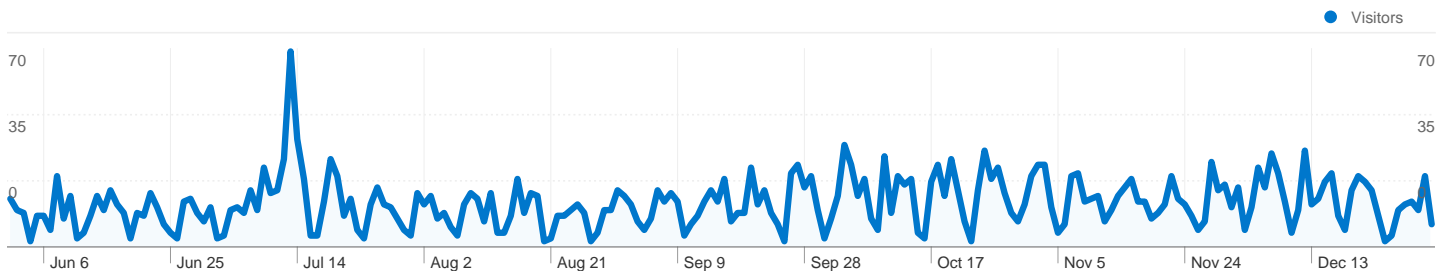

## Site Usage

**3,741** Visits

**44.69%** Bounce Rate

**15,389** Pageviews

**00:03:54** Avg. Time on Site

**4.11** Pages/Visit

**79.18%** % New Visits

## Visitors Overview

**Visitors**  
**2,964**

## Map Overlay

**2,964 people visited this site**

 **3,741** Visits

 **2,964** Absolute Unique Visitors

 **15,389** Pageviews

 **4.11** Average Pageviews

 **00:03:54** Time on Site

 **44.69%** Bounce Rate

 **79.18%** New Visits