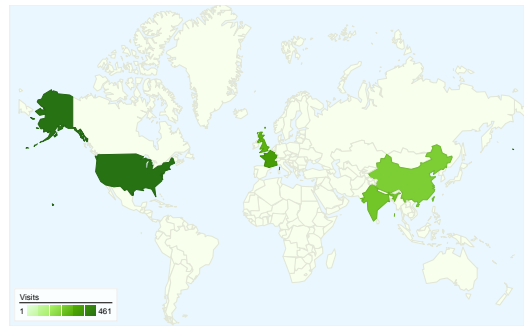

Map Overlay

Traffic Sources Overview

- **Search Engines**
  2,655.00 (70.97%)
- **Referring Sites**
  651.00 (17.40%)
- **Direct Traffic**
  435.00 (11.63%)

Content Overview

Pages	Pageviews	% Pageviews
/index.php?ID=Logistics_Franc	2,409	15.65%
/	2,141	13.91%
/index.php?ID=Transportation_	1,938	12.59%
/index.php?ID=Logistics_Trans	1,243	8.08%
/index.php?ID=Trucking_Franc	613	3.98%