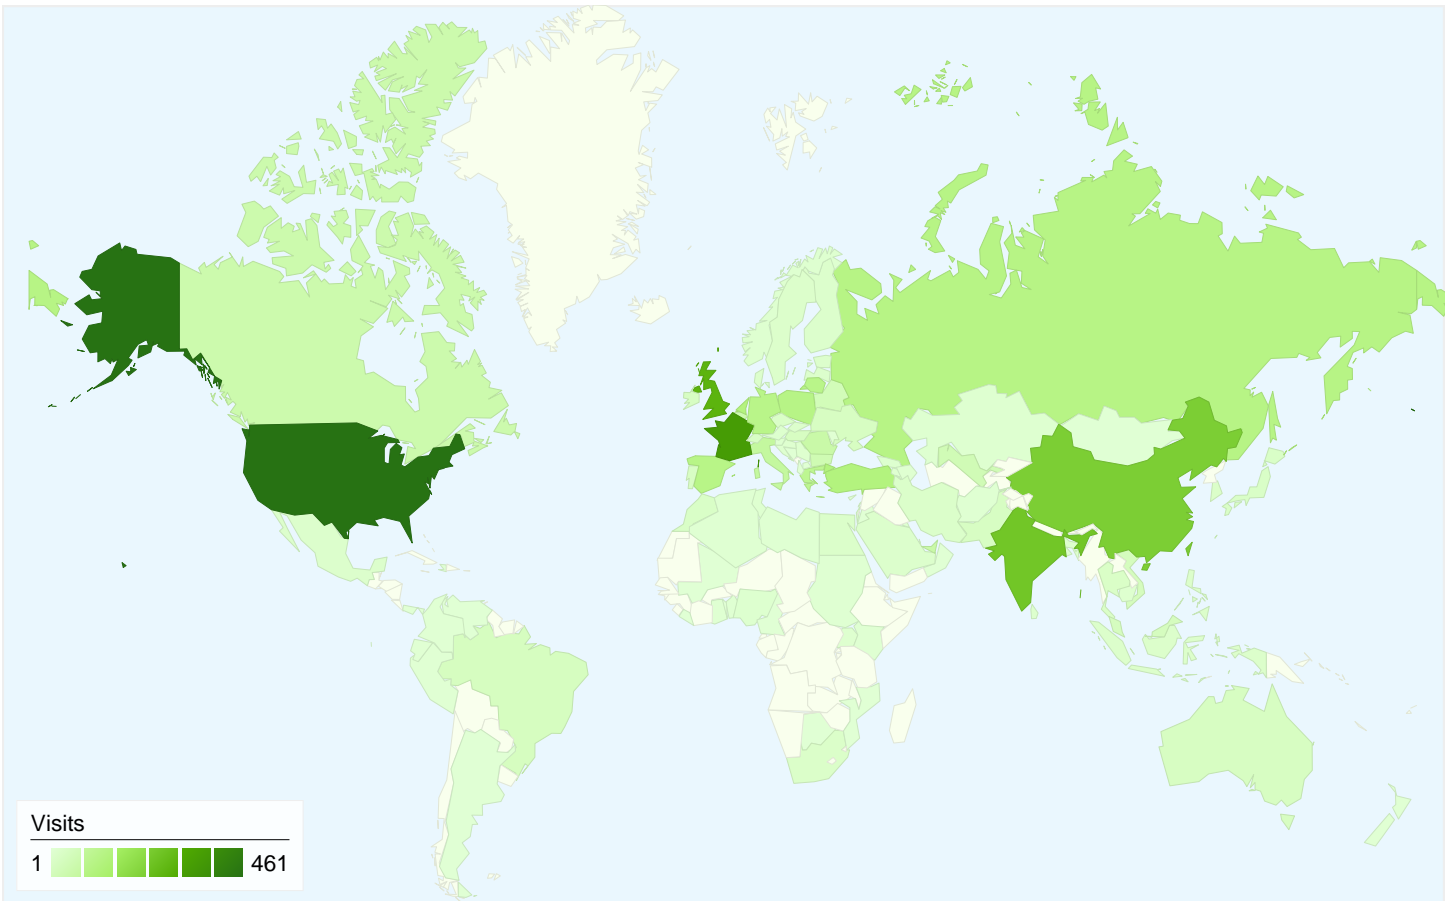

## Visitors Overview

**Visitors**  
**2,964**

**2,964 people visited this site**

 **3,741** Visits

 **2,964** Absolute Unique Visitors

 **15,389** Pageviews

 **4.11** Average Pageviews

 **00:03:54** Time on Site

 **44.69%** Bounce Rate

 **79.18%** New Visits

**Technical Profile**

Browser	Visits	% visits
Internet Explorer	1,687	45.09%
Firefox	894	23.90%
Chrome	758	20.26%
Safari	230	6.15%
Opera	131	3.50%

**All traffic sources sent a total of 3,741 visits**

-  **11.63% Direct Traffic**
-  **17.40% Referring Sites**
-  **70.97% Search Engines**

## 3,741 visits came from 112 countries/territories