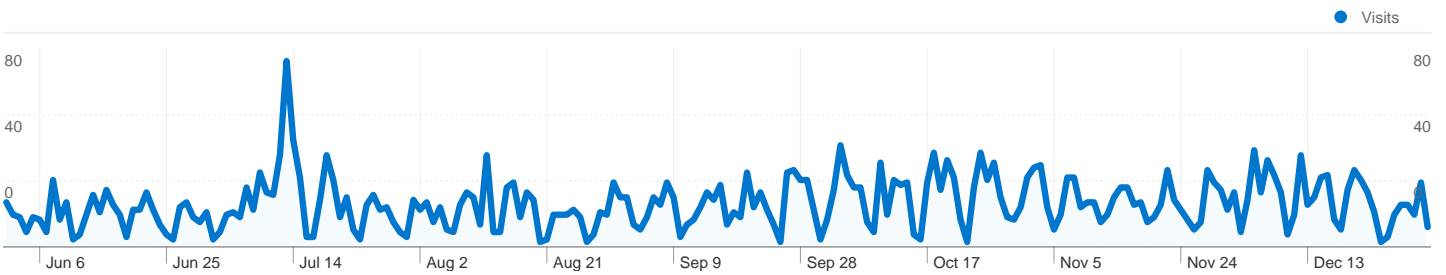

## Site Usage

**3,741** Visits

**44.69%** Bounce Rate

**15,389** Pageviews

**00:03:54** Avg. Time on Site

**4.11** Pages/Visit

**79.18%** % New Visits

## Visitors Overview

**Visitors**  
**2,964**

**2,964 people visited this site**

 **3,741** Visits

 **2,964** Absolute Unique Visitors

 **15,389** Pageviews

 **4.11** Average Pageviews

 **00:03:54** Time on Site

 **44.69%** Bounce Rate

 **79.18%** New Visits

**Technical Profile**

Browser	Visits	% visits
Internet Explorer	1,687	45.09%
Firefox	894	23.90%
Chrome	758	20.26%
Safari	230	6.15%
Opera	131	3.50%

**All traffic sources sent a total of 3,741 visits**

-  **11.63% Direct Traffic**
-  **17.40% Referring Sites**
-  **70.97% Search Engines**